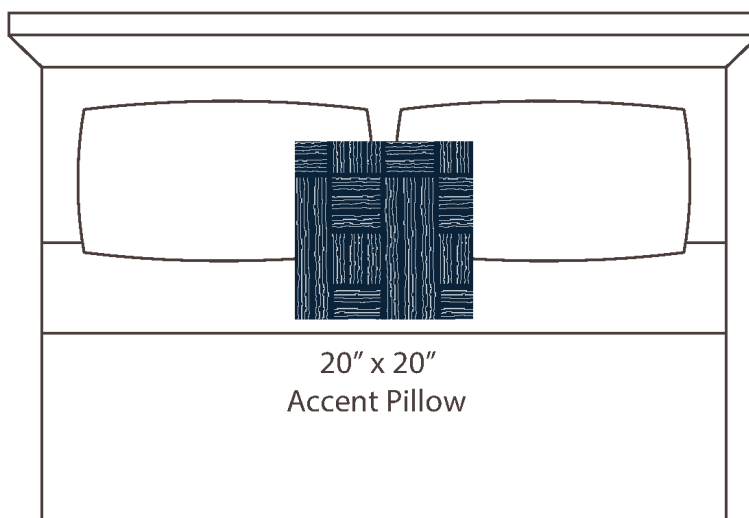

A. Cloud
PP #1007

B. Indigo
Plu #2130

CONTENT

Polypropylene /
Polyplush / Polyester

PATTERN REPEAT
25" Ver. x 12" Hor.

DESIGN TYPE
Lines

Products are made to the order
and can be customized within
the limitations of the knit
construction

*Start/Finish edges must
be Polypropylene excluding
Brite yarns

20" x 20"
Accent Pillow

24" x 96"
Bedscarf Throw
King mattress