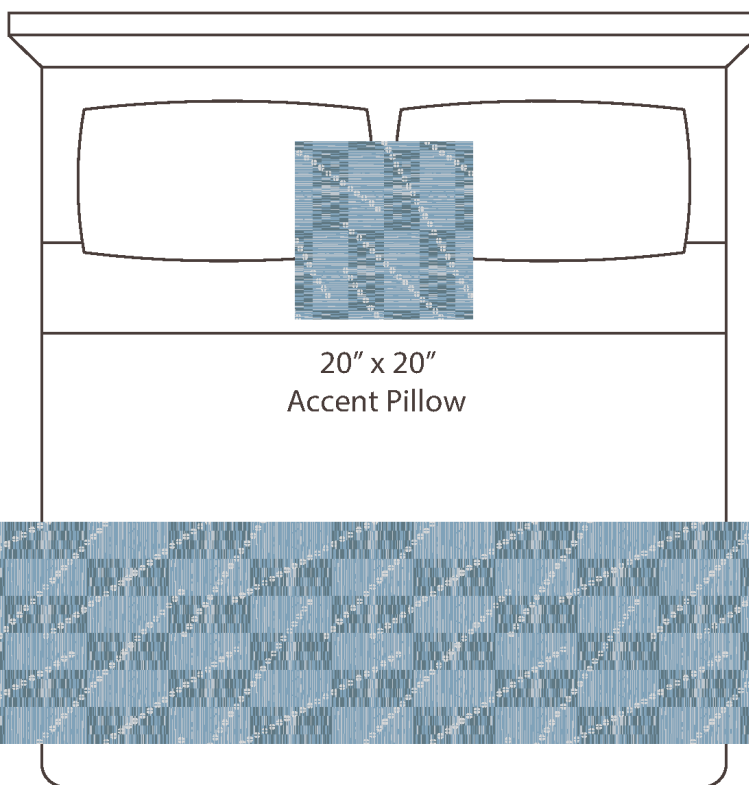

A. Slate Grey  
PP #1015

B. Catalina  
Plu #2109

C. Cloud  
PP #1007

D. Silver  
Plu #2147

**CONTENT**

Polypropylene /  
Polyplush / Polyester

**PATTERN REPEAT**

36" Ver. x 16" Hor.

**DESIGN TYPE**

Abstract / Lines

Products are made to the order  
and can be customized within  
the limitations of the knit  
construction

\*Start/Finish edges must  
be Polypropylene excluding  
Brite yarns

20" x 20"  
Accent Pillow

24" x 96"  
Bedscarf Throw  
King mattress