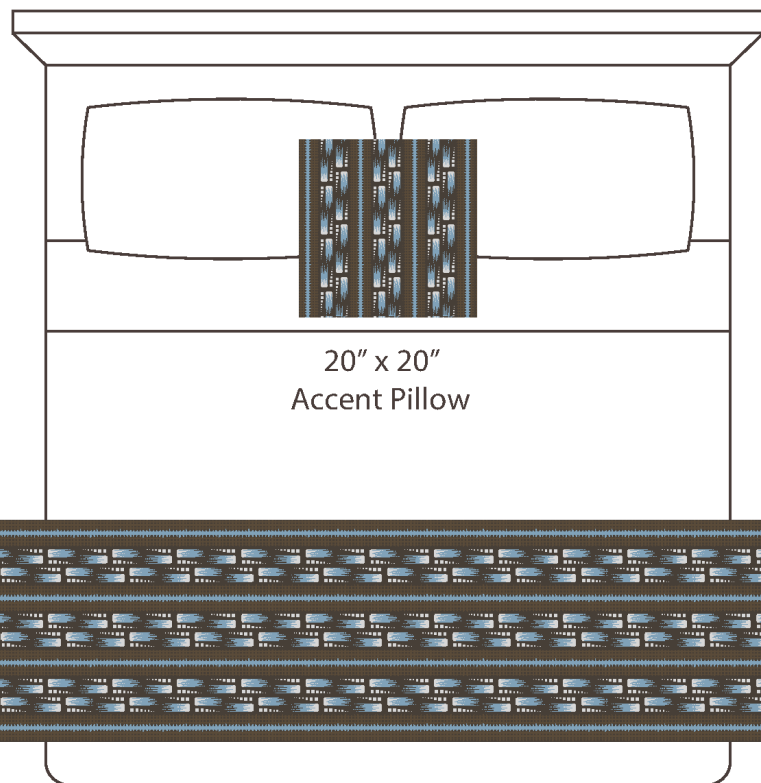

-  A. Cloud  
PP #1007
-  B. Brownstone  
PLU #2118
-  C. Military  
Plu #2159
-  D. Catalina  
Plu #2109

**CONTENT**

Polypropylene /  
 Polyplush / Polyester

**PATTERN REPEAT**

14.8" Ver. x 7" Hor.

**DESIGN TYPE**

Botanical

Products are made to the order  
 and can be customized within  
 the limitations of the knit  
 construction

\*Start/Finish edges must  
 be Polypropylene excluding  
 Brite yarns

20" x 20"  
 Accent Pillow

24" x 96"  
 Bedscarf Throw  
 King mattress