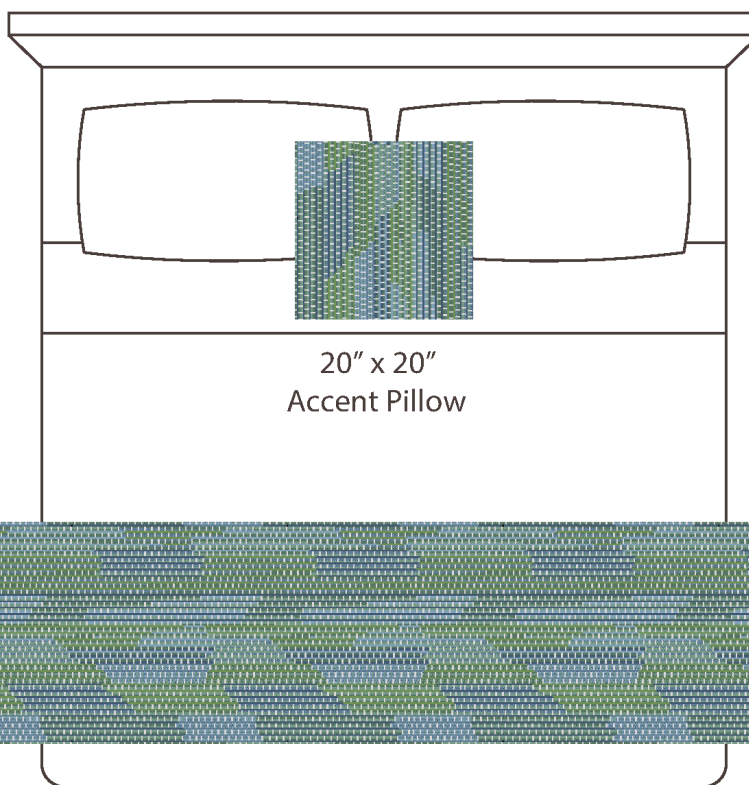

-  A. Cloud
PP #1007
-  B. Catalina
Plu #2109
-  C. Kelp
Plu #2180
-  D. Deep Stream
Plu #2132

CONTENT

Polypropylene /
Polyplush / Polyester

PATTERN REPEAT

23.75" Ver. X 24" Hor.

DESIGN TYPE

Stitch / Weave

Products are made to the order
and can be customized within
the limitations of the knit
construction

*Start/Finish edges must
be Polypropylene excluding
Brite yarns

20" x 20"
Accent Pillow

24" x 96"
Bedscarf Throw
King mattress