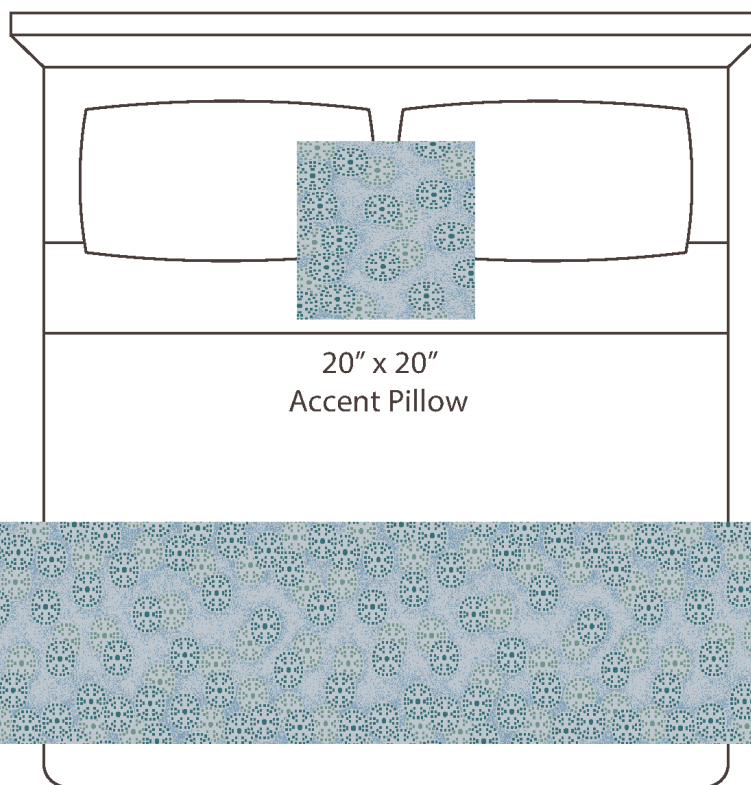

-  A. Mallard  
PP #1014
-  B. Catalina  
Plu #2109
-  C. Silver  
Plu #2147
-  D. Cadet  
PLU #2110

**CONTENT**

Polypropylene /  
Polyplush / Polyester

**PATTERN REPEAT**

36" Ver. X 24" Hor.

**DESIGN TYPE**

Circles

Products are made to the order  
and can be customized within  
the limitations of the knit  
construction

\*Start/Finish edges must  
be Polypropylene excluding  
Brite yarns

20" x 20"  
Accent Pillow

24" x 96"  
Bedscarf Throw  
King mattress