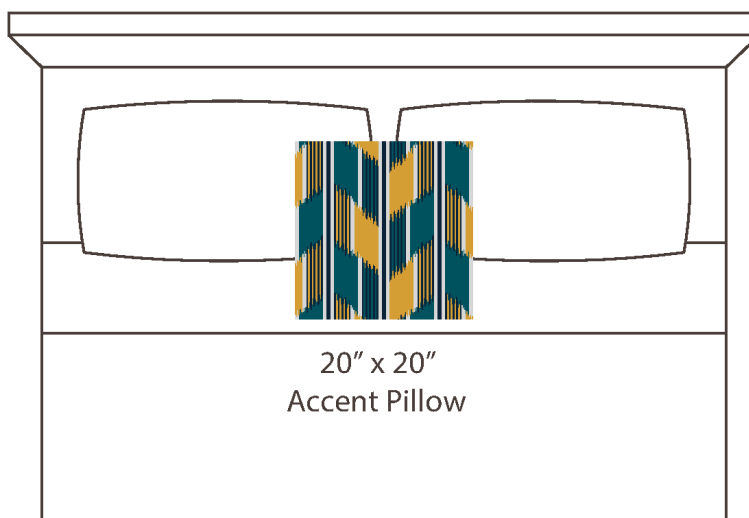

A. Cloud
PP #1007

B. Gold Rush
Plu #2162

C. Cornflower
Plu #2131

D. Navy
PP #1013

CONTENT

Polypropylene /
Polyplush / Polyester

PATTERN REPEAT

12" Ver. x 12" Hor.

DESIGN TYPE

Chevron / Geometric

Products are made to the order
and can be customized within
the limitations of the knit
construction

*Start/Finish edges must
be Polypropylene excluding
Brite yarns

20" x 20"
Accent Pillow

24" x 96"
Bedscarf Throw
King mattress