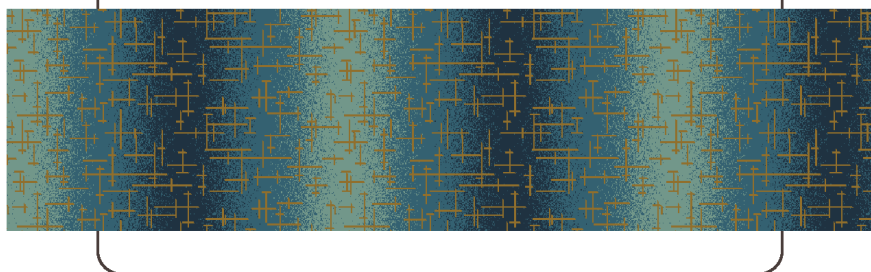

A. PIRATES GOLD  
PP #1019

B. Malachite  
Plu #2165

C. Indigo  
Plu #2130

D. Cadet  
Plu #2110

**CONTENT**

Polypropylene /  
Polyplush / Polyester

**PATTERN REPEAT**

36" Ver. x 12" Hor.

**DESIGN TYPE**

Ombre

Products are made to the order  
and can be customized within  
the limitations of the knit  
construction

\*Start/Finish edges must  
be Polypropylene excluding  
Brite yarns

20" x 20"  
Accent Pillow

24" x 96"  
Bedscarf Throw  
King mattress