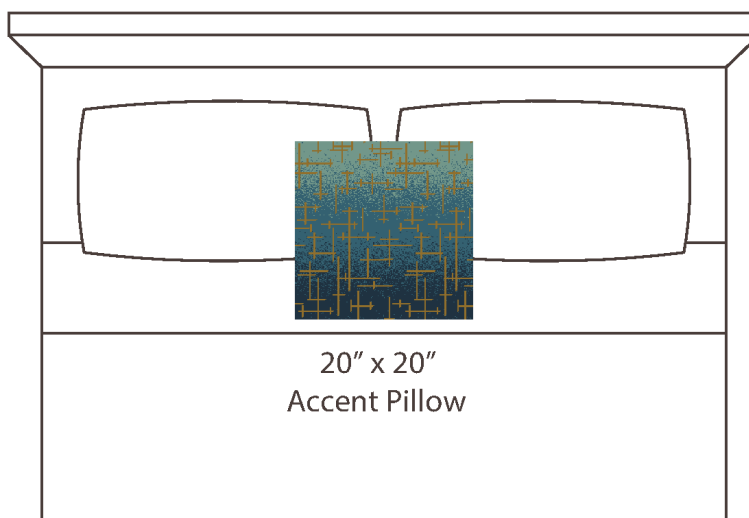

A. PIRATES GOLD  
PP #1019

B. Malachite  
Plu #2165

C. Indigo  
Plu #2130

D. Cadet  
Plu #2110

**CONTENT**

Polypropylene /  
Polyplush / Polyester

**PATTERN REPEAT**

36" Ver. x 12" Hor.

**DESIGN TYPE**

Ombre

Products are made to the order  
and can be customized within  
the limitations of the knit  
construction

\*Start/Finish edges must  
be Polypropylene excluding  
Brite yarns

20" x 20"  
Accent Pillow

24" x 96"  
Bedscarf Throw  
King mattress