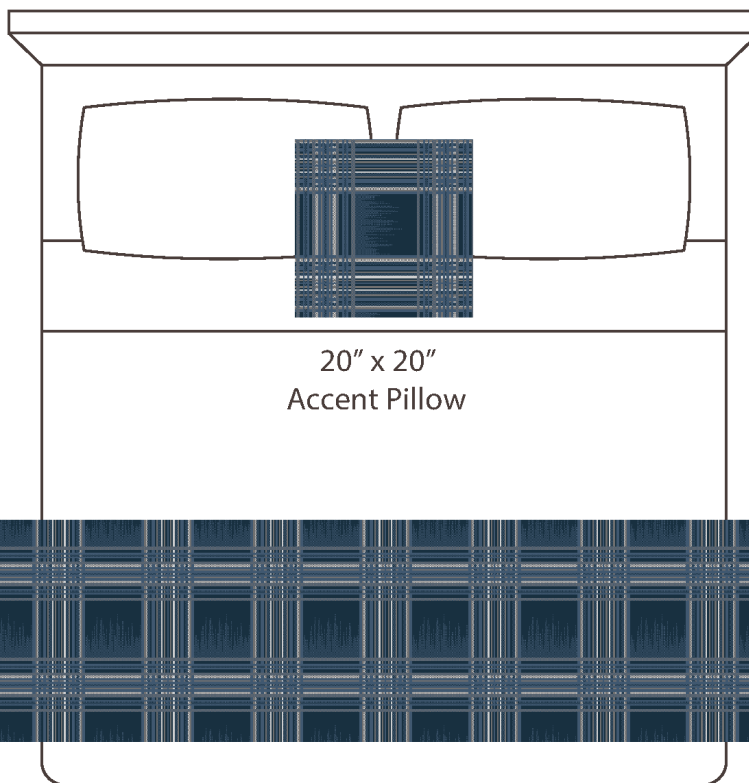

-  A. Teak Grey
PP #1008
-  B. Deep Stream
Plu #2132
-  C. Cloud
PP #1007
-  D. Indigo
Plu #2130

CONTENT

Polypropylene /
Polyplush / Polyester

PATTERN REPEAT

12" Ver. x 12" Hor.

DESIGN TYPE

Plaid

Products are made to the order
and can be customized within
the limitations of the knit
construction

*Start/Finish edges must
be Polypropylene excluding
Brite yarns

20" x 20"
Accent Pillow

24" x 96"
Bedscarf Throw
King mattress