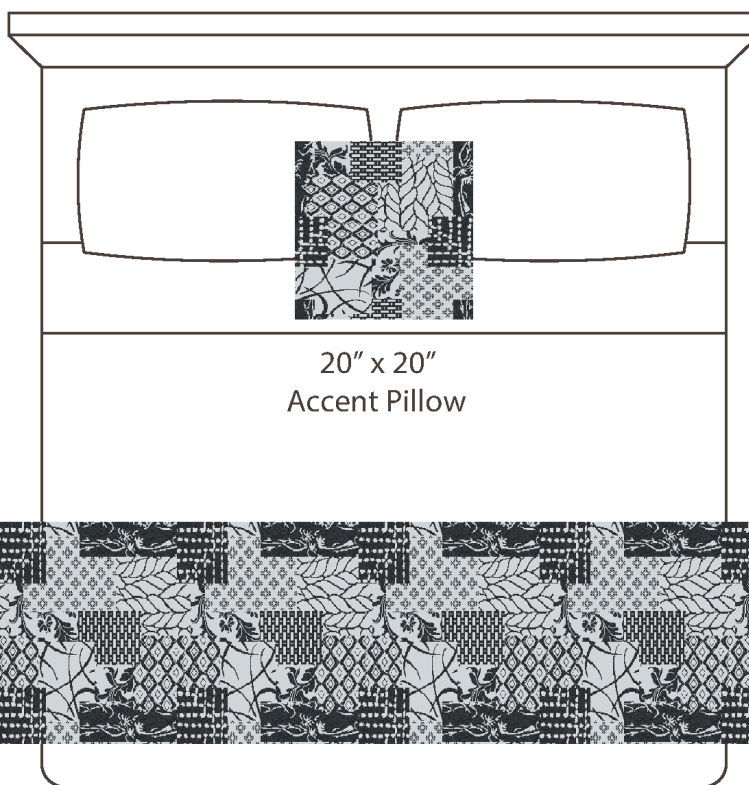

A. Cloud
PP #1007
*start / fin

B. Silver
Plu #2147

C. Oynx Tweed
Plu #3503

CONTENT

Polypropylene /
Polyplush / Polyester

PATTERN REPEAT

20" Ver. x 20" Hor.

DESIGN TYPE

Patchwork

Products are made to the order
and can be customized within
the limitations of the knit
construction

*Start/Finish edges must
be Polypropylene excluding
Brite yarns

20" x 20"
Accent Pillow

24" x 96"
Bedscarf Throw
King mattress