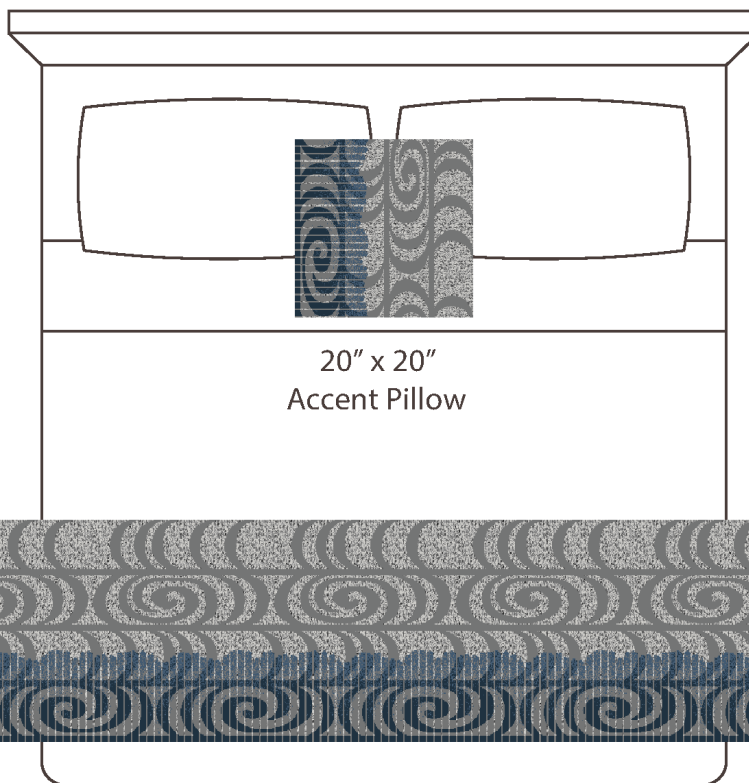

A. Teak Grey
PP #1008

B. Indigo
Plu #2130

C. Deep Stream
Plu #2132

D. Charcoal Heather
Plu / #2149

CONTENT

Polypropylene /
Polyplush / Polyester

PATTERN REPEAT

20" Ver. x 20" Hor.

DESIGN TYPE

Swirls / Water

Products are made to the order
and can be customized within
the limitations of the knit
construction

*Start/Finish edges must
be Polypropylene excluding
Brite yarns

20" x 20"
Accent Pillow

24" x 96"
Bedscarf Throw
King mattress