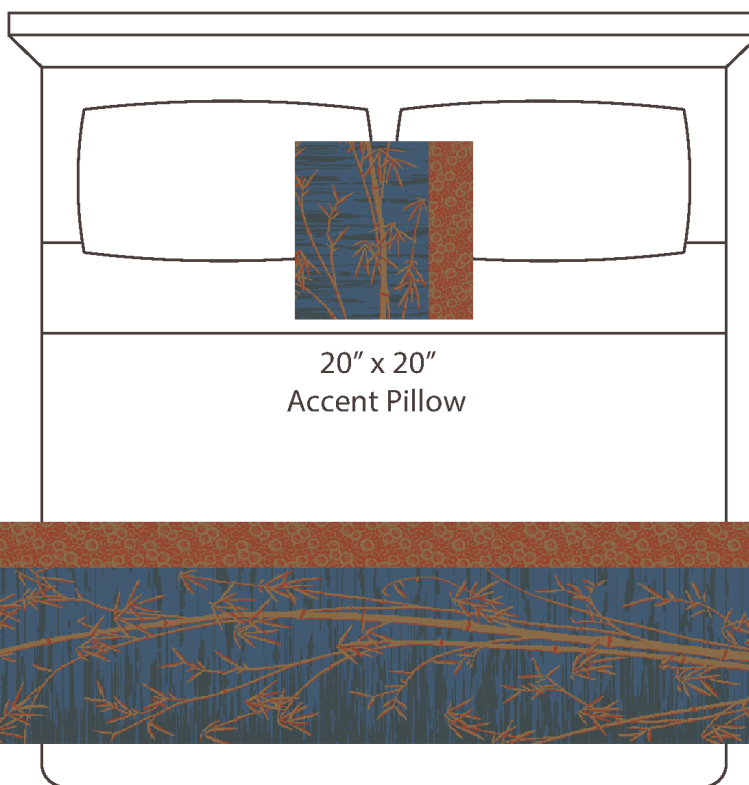

A. Battleship
PP #1009

B. Deep Stream
Plu #2132

C. Pirates Gold
PP #1019

D. Sunset
Plu #2189

CONTENT

Polypropylene /
Polyplush / Polyester

PATTERN REPEAT

76" Ver. x 24" Hor.

DESIGN TYPE

Botanical

Products are made to the order
and can be customized within
the limitations of the knit
construction

*Start/Finish edges must
be Polypropylene excluding
Brite yarns

20" x 20"
Accent Pillow

24" x 96"
Bedscarf Throw
King mattress