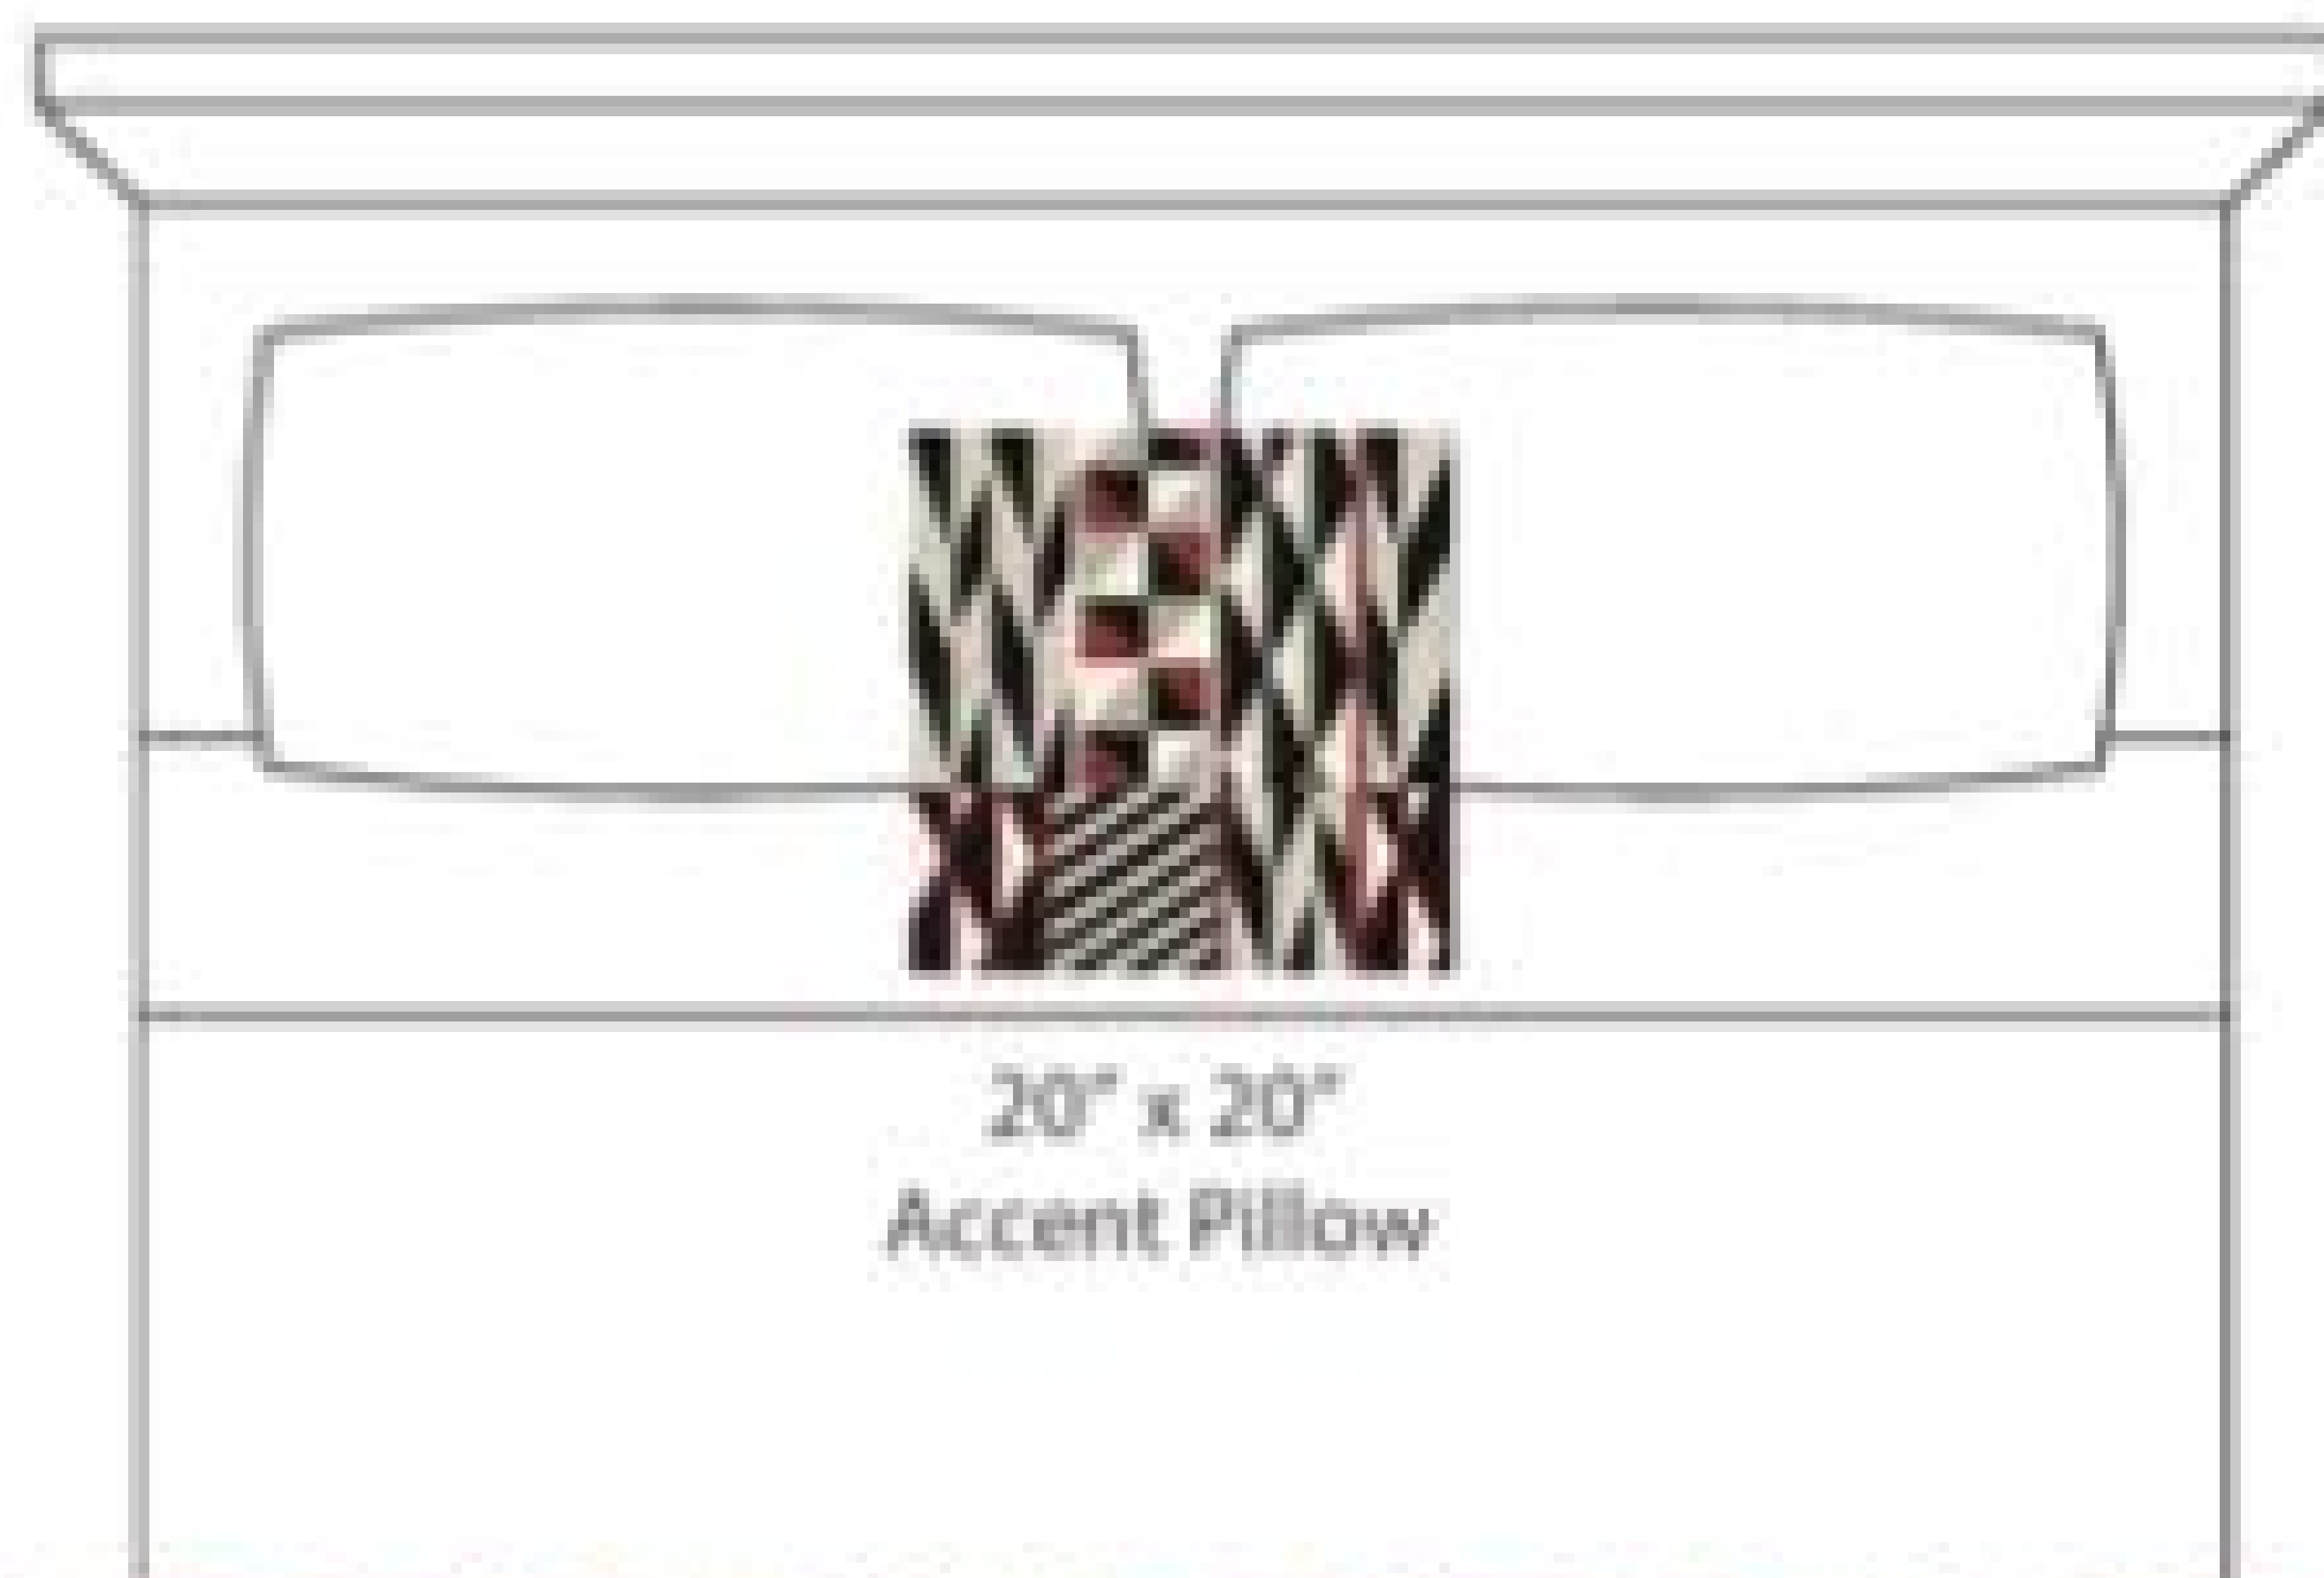

A. Ivory
PP #1002

B. Taupe
Plu #2108

C. Black
PP #1012

D. Red Pepper
Plu #2144

CONTENT

Polypropylene /
Polyplush / Polyester

PATTERN REPEAT

33" Ver. x 24" Hor.

DESIGN TYPE

Geometric

Products are made to the order
and can be customized within
the limitations of the knit
construction

*Start/Finish edges must
be Polypropylene excluding
Brite yarns

20" x 20"
Accent Pillow

24" x 96"
Bedscarf Throw
King mattress