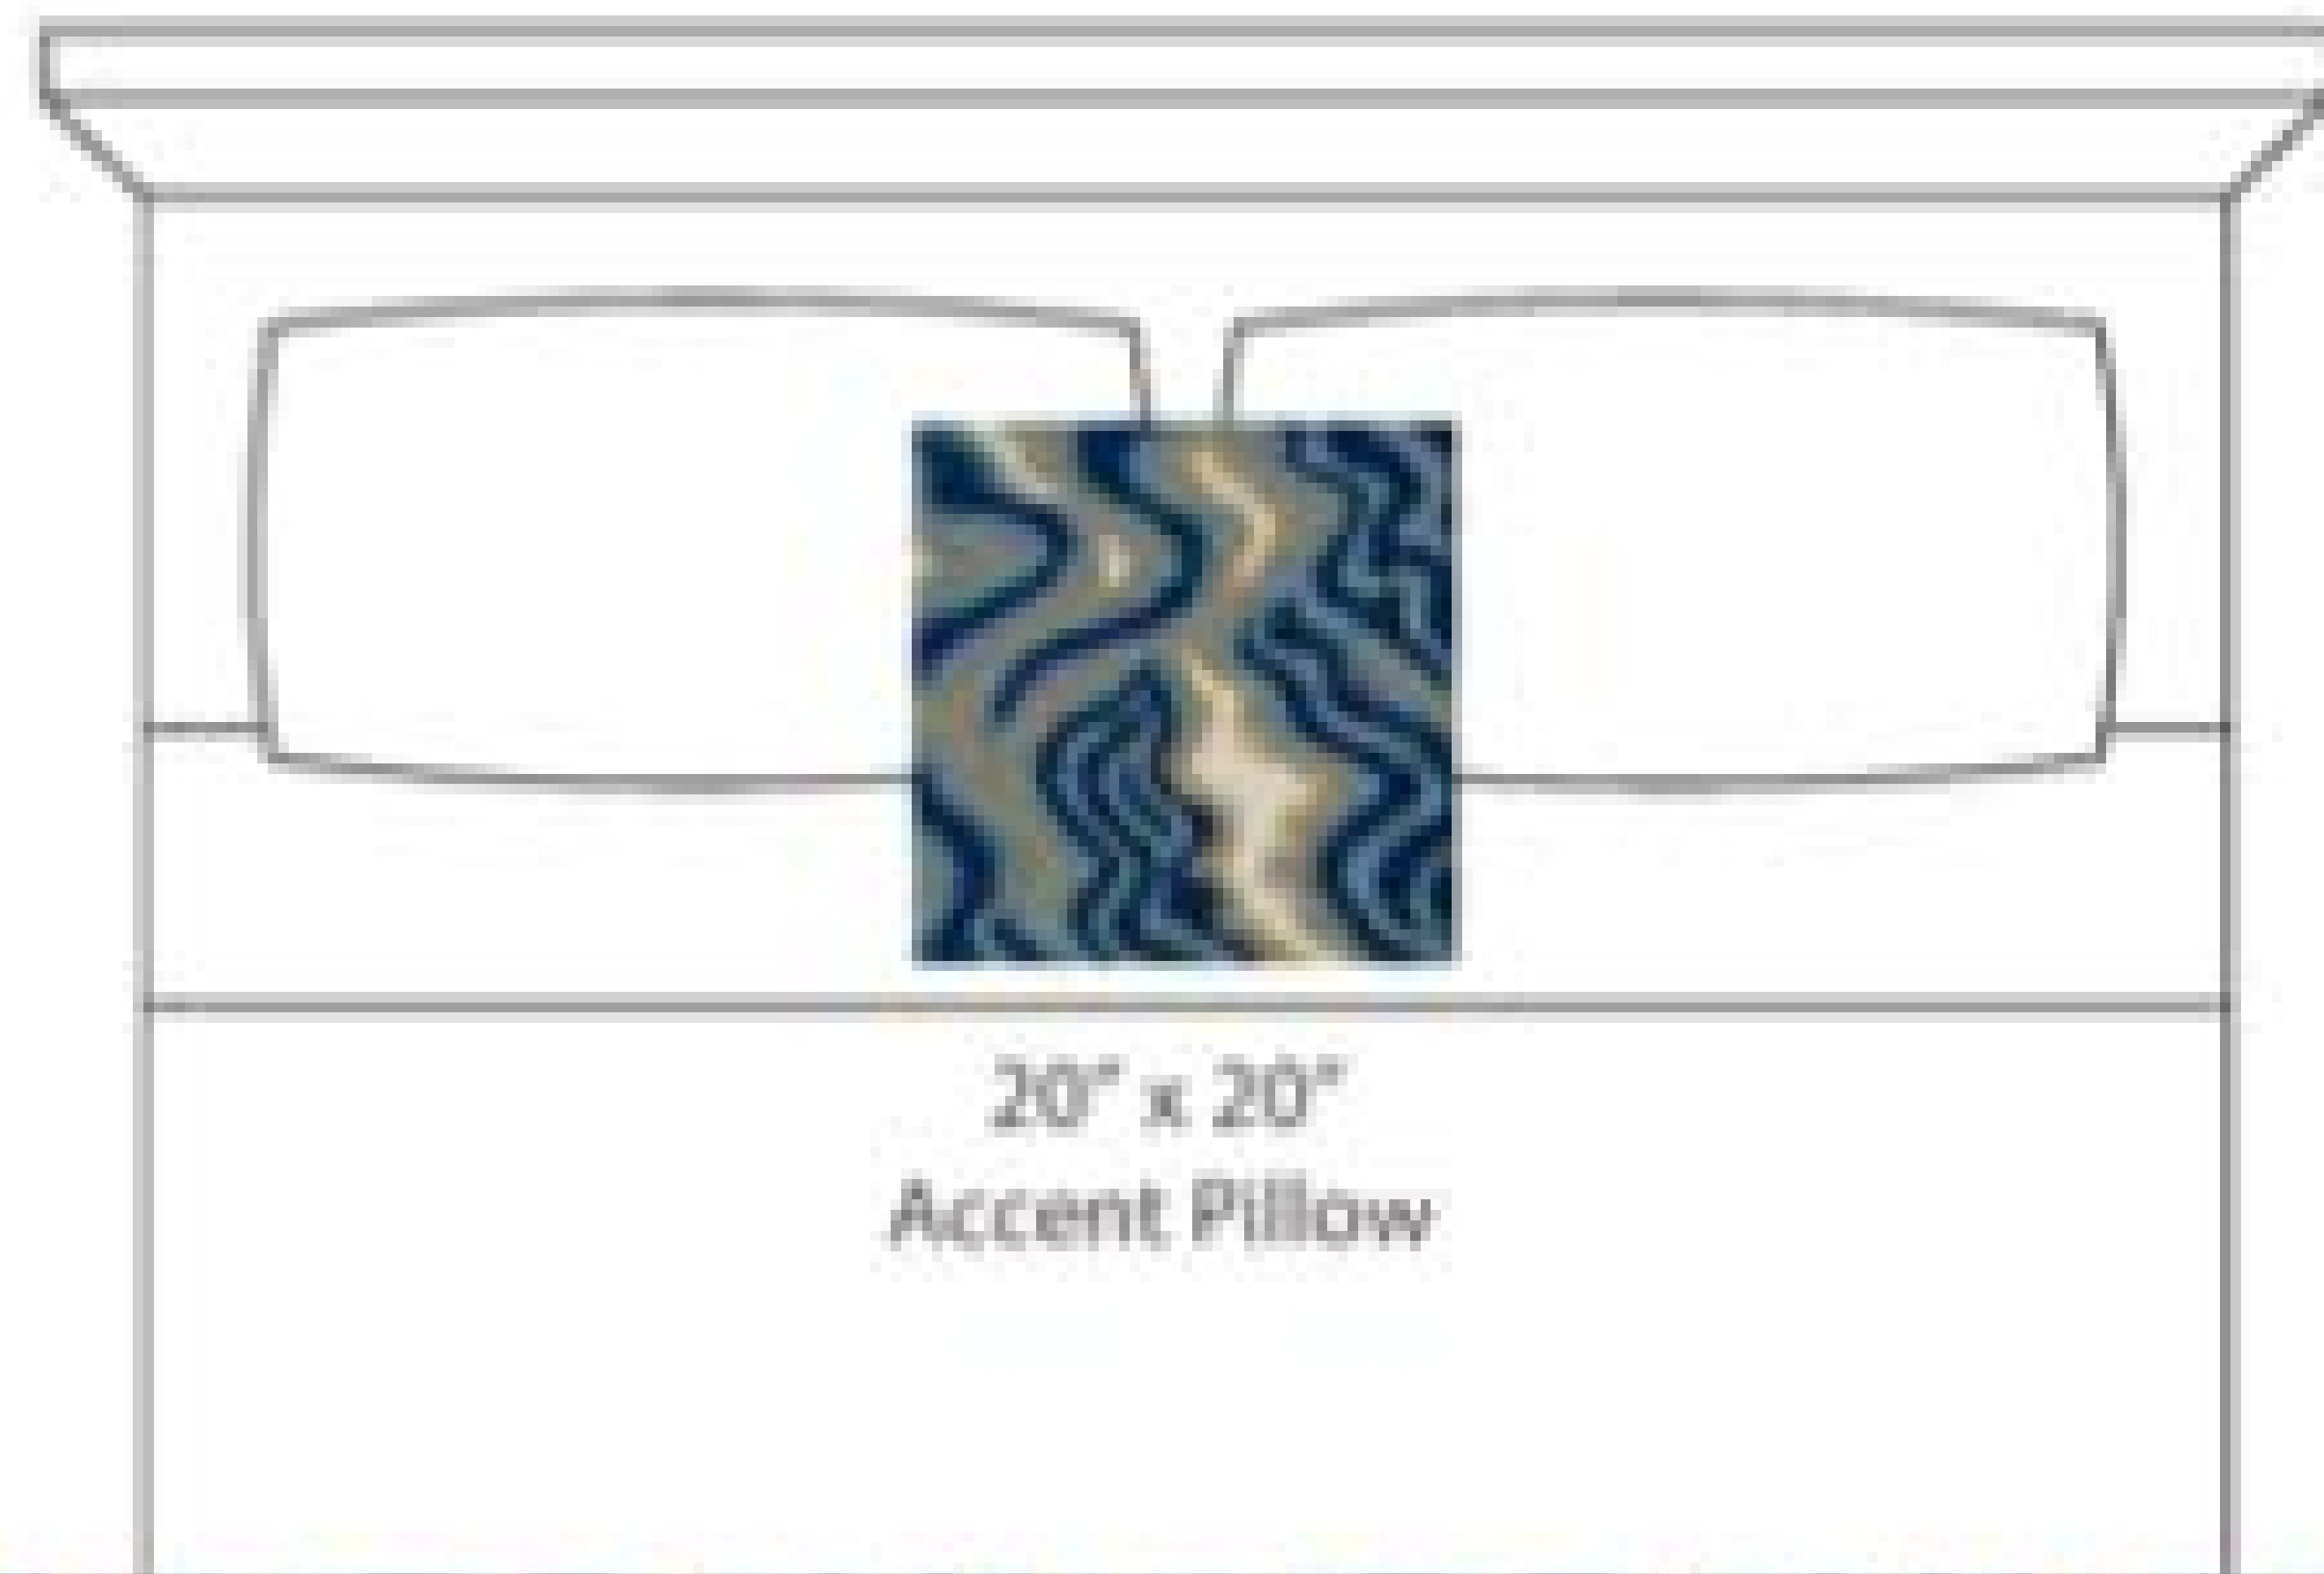

A. Marine
Pol #6015

B. Indigo
Plu #2130

C. Clam
PP #1014

D. Rye
Plu #2163

CONTENT

Polypropylene /
Polyplush / Polyester

PATTERN REPEAT

36" Ver. X 24" Hor.

DESIGN TYPE

Water / Abstract

Products are made to the order
and can be customized within
the limitations of the knit
construction

*Start/Finish edges must
be Polypropylene excluding
Brite yarns

20" x 20"
Accent Pillow

24" x 96"
Bedscarf Throw
King mattress