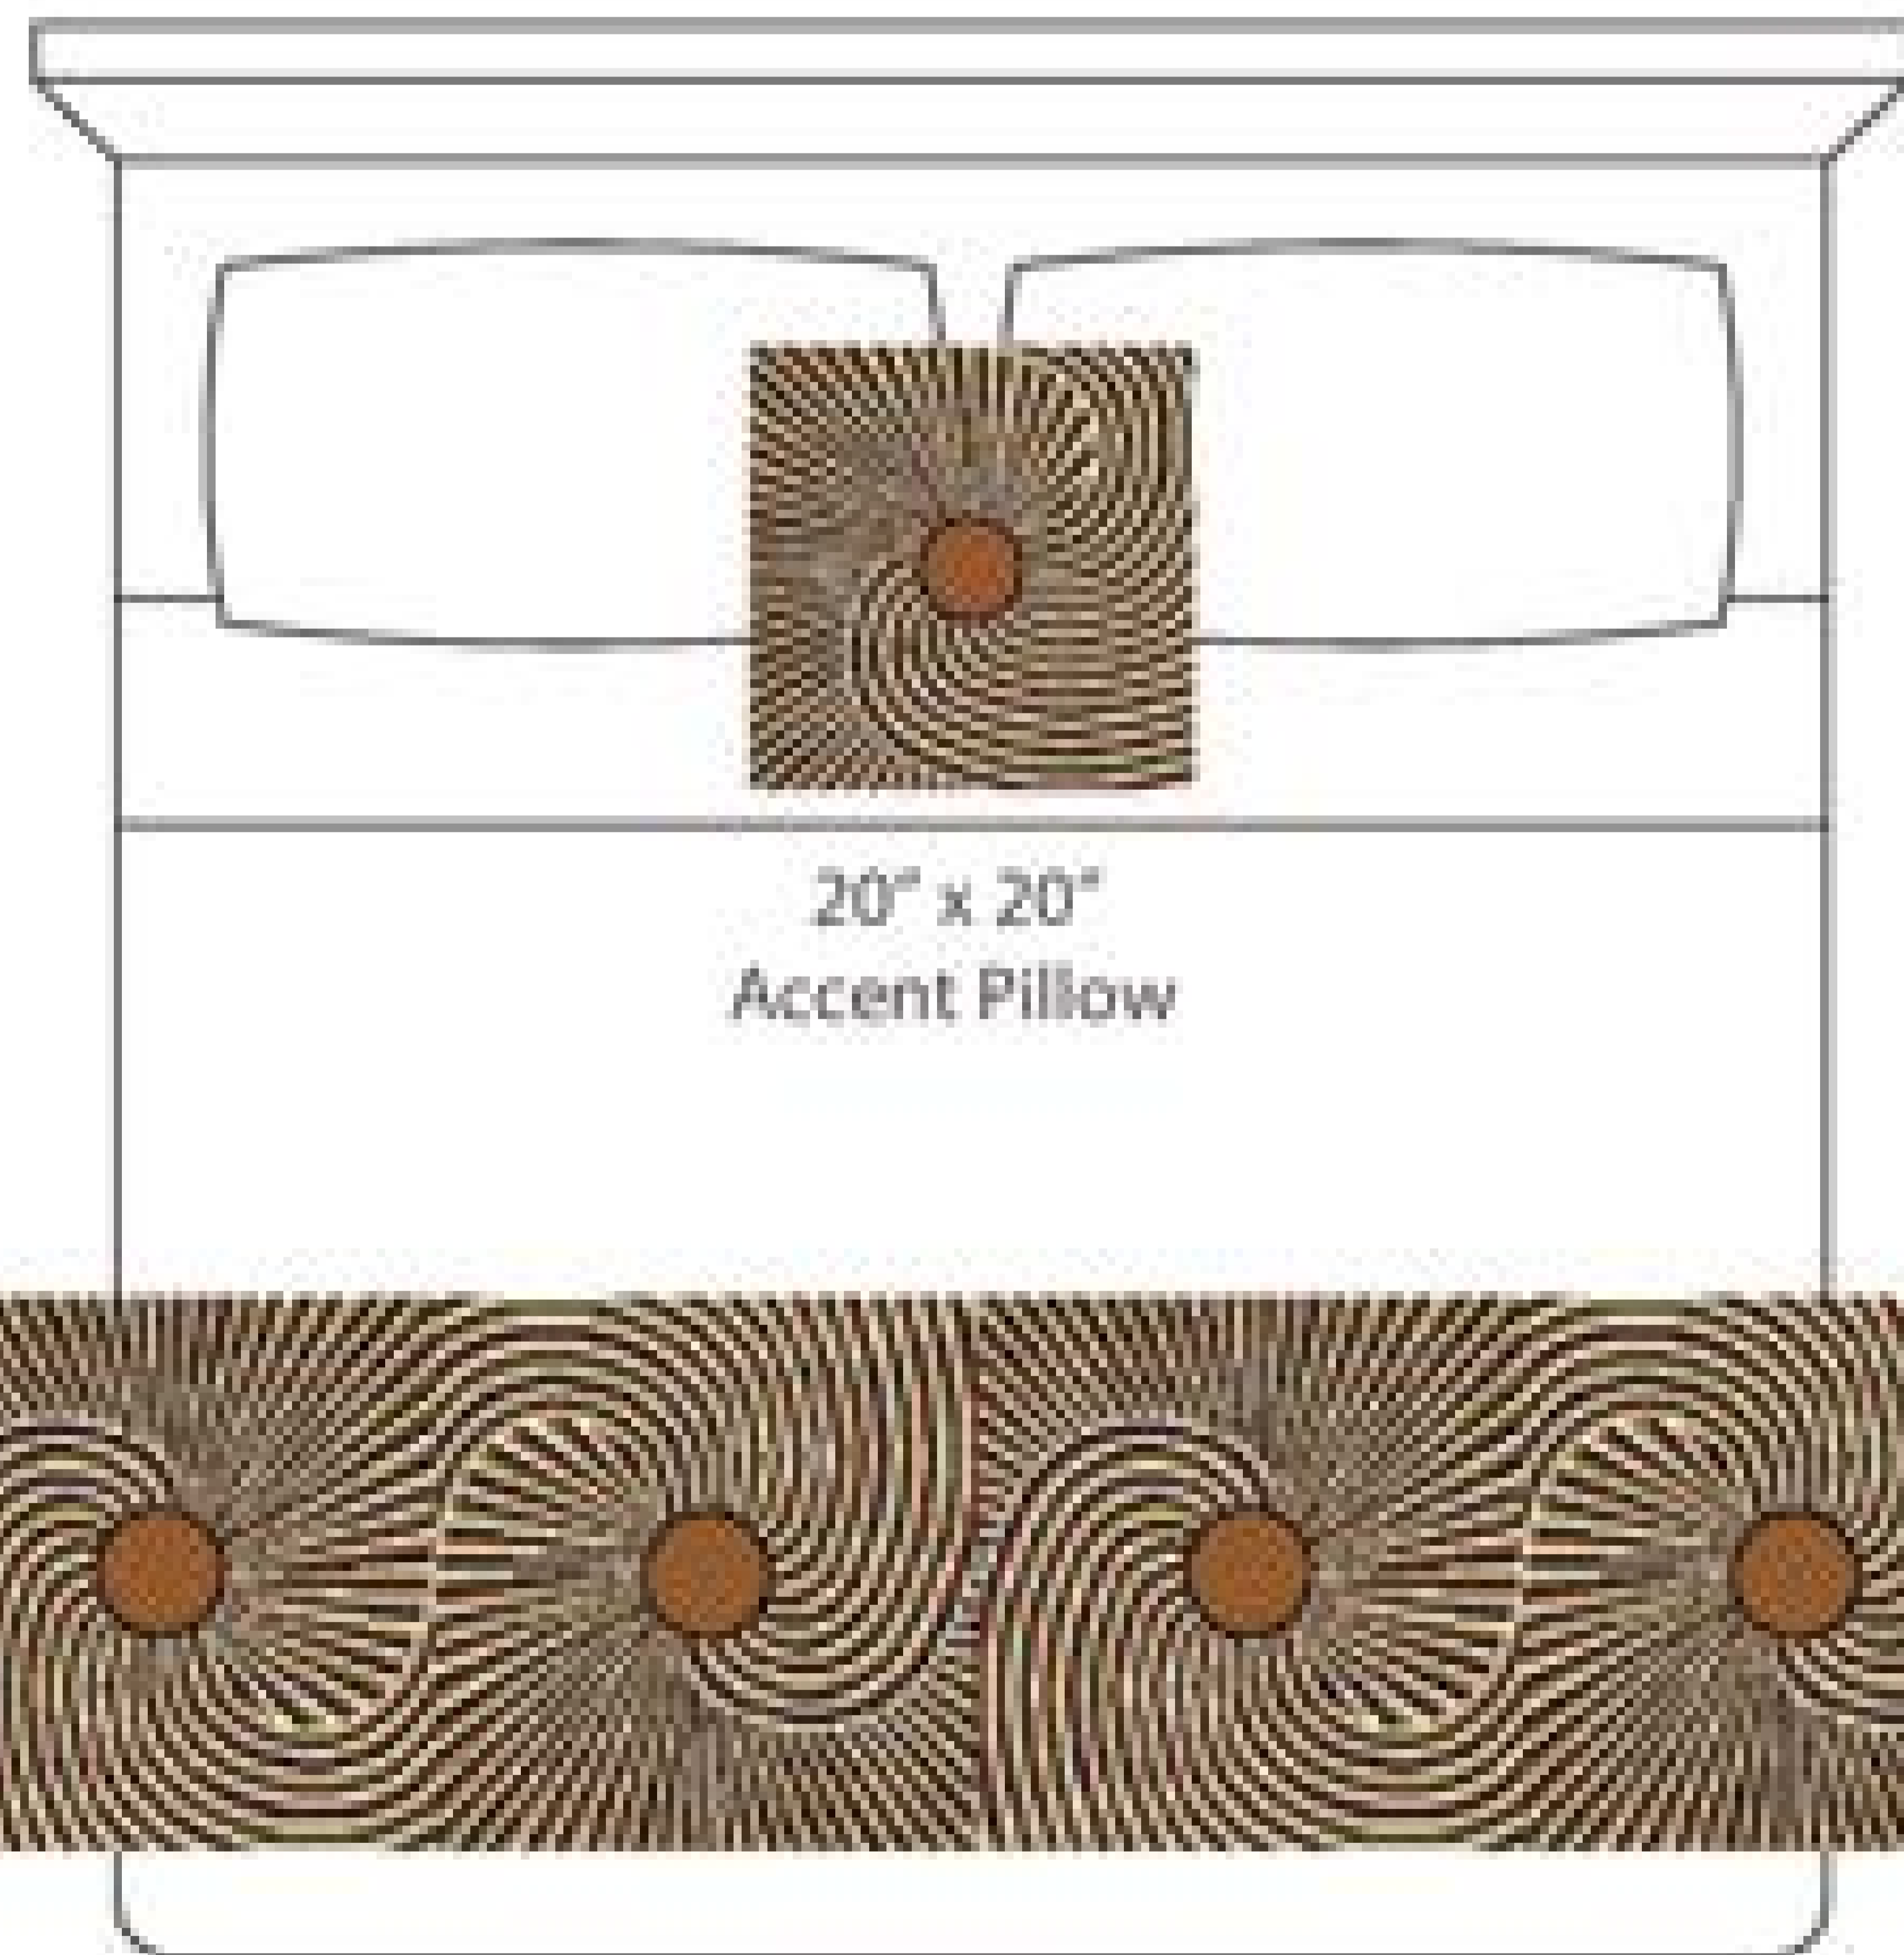

A. Ivory
PP #1002

B. Gold Rush
Plu #2162

C. Black
PP #1012

D. Coral
Plu #2117

CONTENT

Polypropylene /
Polyplush / Polyester

PATTERN REPEAT

18" Ver. x 18" Hor.

DESIGN TYPE

Circle / Sun

Products are made to the order
and can be customized within
the limitations of the knit
construction

*Start/Finish edges must
be Polypropylene excluding
Brite yarns

20" x 20"
Accent Pillow

24" x 96"
Bedscarf Throw
King mattress