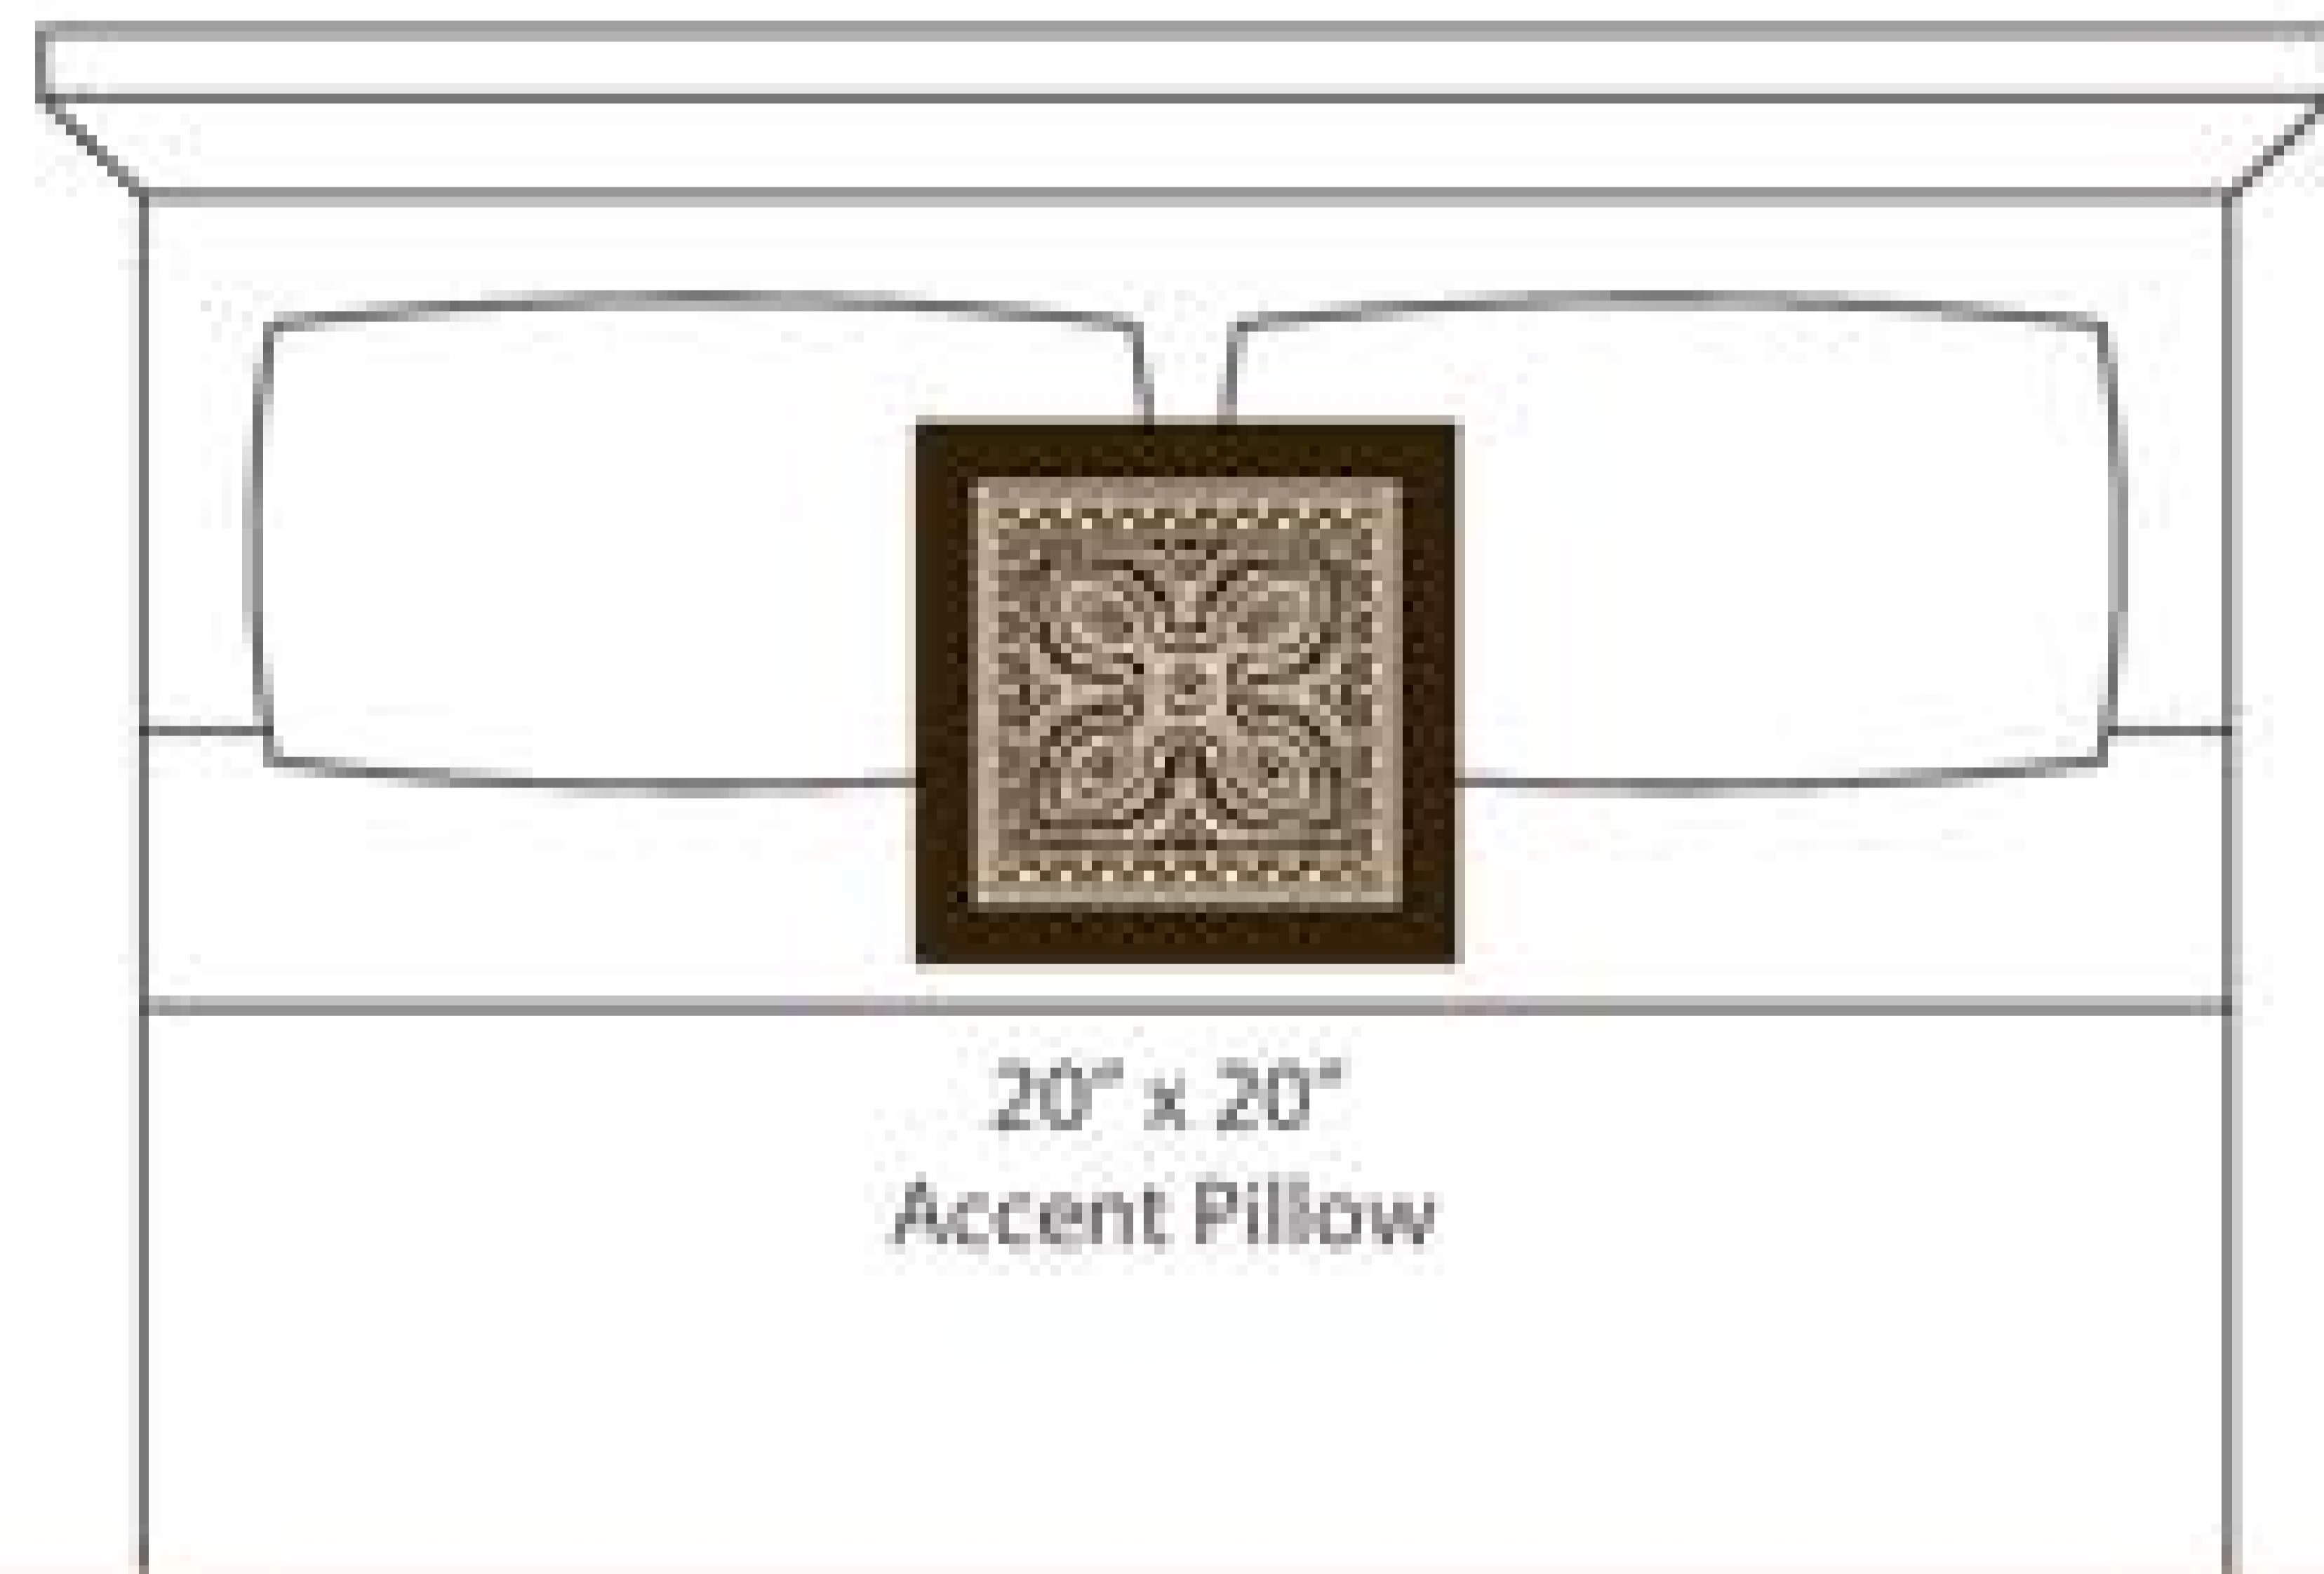

A. Woodland
Plu #2028

B. Clam
PP #1003

CONTENT

Polypropylene /
Polyplush / Polyester

PATTERN REPEAT

18" Ver. x 18" Hor.

DESIGN TYPE

Tribal/ Pacific Rim

Products are made to the order
and can be customized within
the limitations of the knit
construction

*Start/Finish edges must
be Polypropylene excluding
Brite yarns

20" x 20"
Accent Pillow

24" x 96"
Bedscarf Throw
King mattress